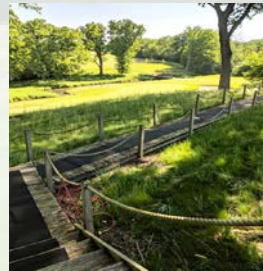

## Spaghetti Mat

**Spaghetti Mat is an anti slip floor mat used for indoor or outdoor purposes. It is anti fungal and mold resistant. Made of a vinyl loop that lets water pass through it and is perfect for paths, outdoor stairs and walkways, locker rooms, showers and anywhere an anti slip mat can be used. Wakulla mat is located in St. Louis, MO. and serves many industries.**

*Black Spaghetti Mat on the outdoor walkways at St. Charles Country Club in Missouri.*

Available in many bright colors and thickness.

*Black*

*Charcoal*

*Gray*

*White*

*Beige*

*Green*